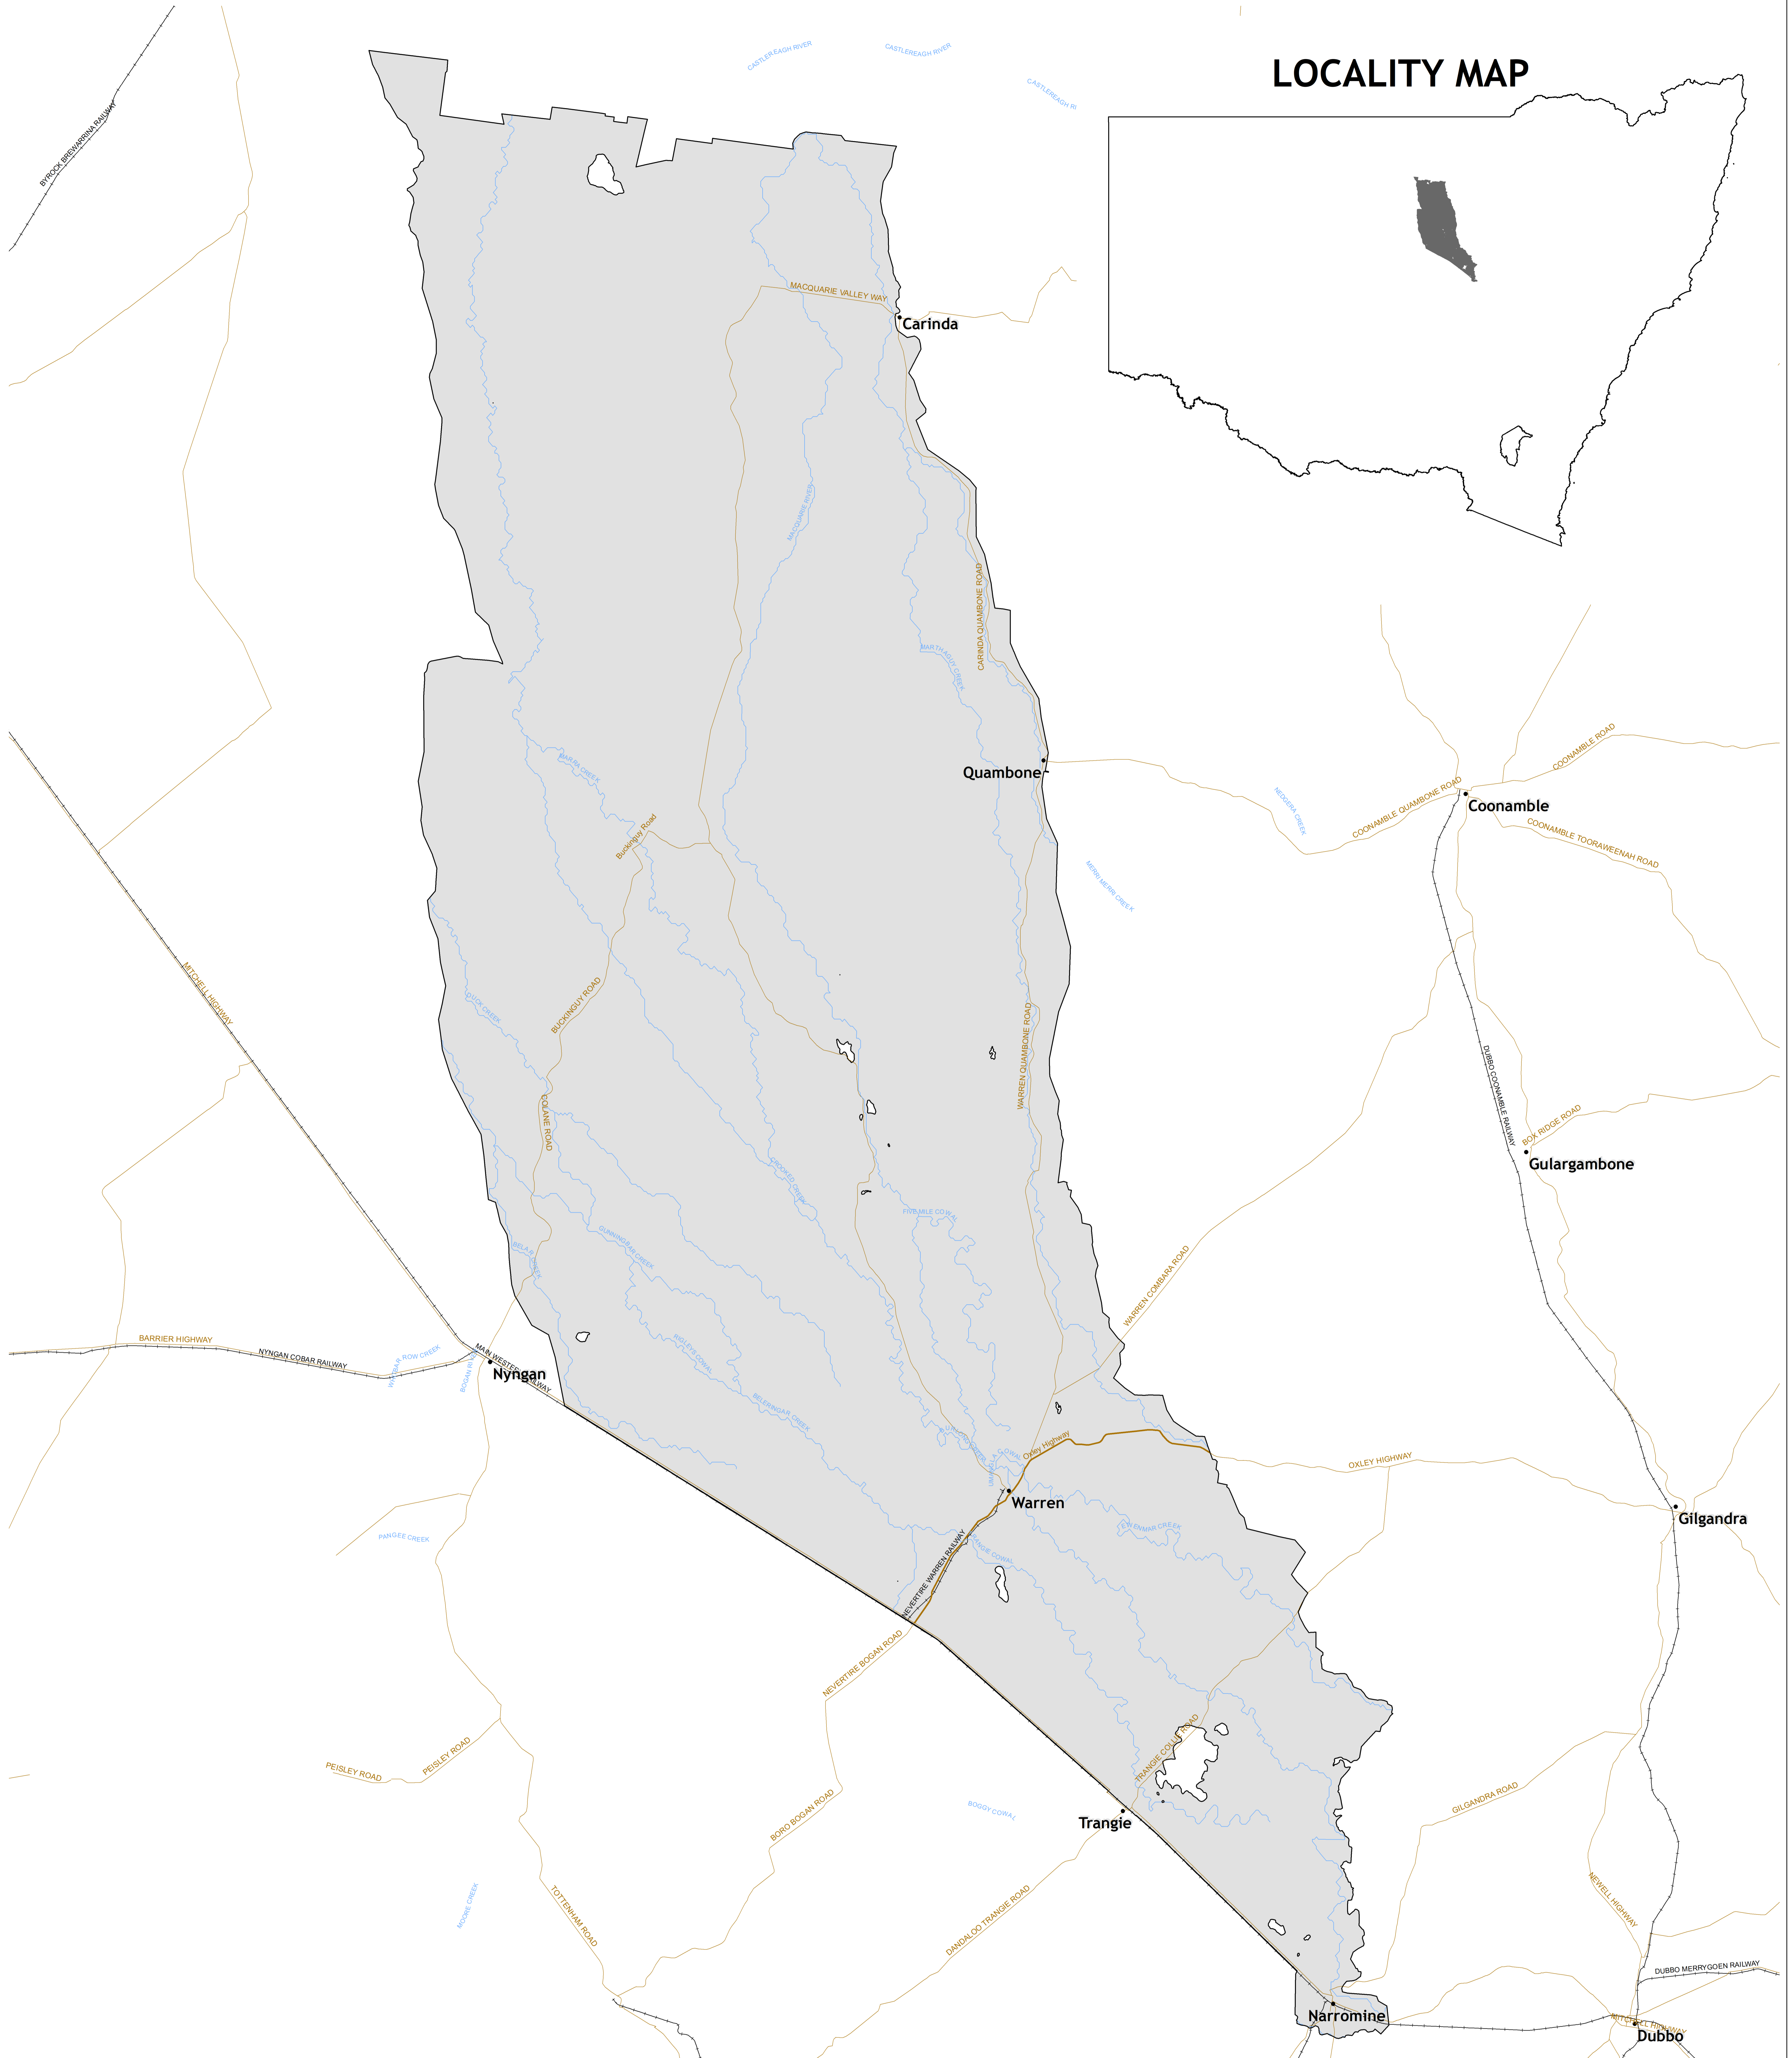

LOCALITY MAP

Legend

- Town/Locality
- Road
- +— Railway
- River/Creek
- Macquarie Valley Floodplain

Floodplain Management Plan Map
(FMP033_Version 1)

FLOODPLAIN MANAGEMENT PLAN FOR THE MACQUARIE VALLEY FLOODPLAIN 2021