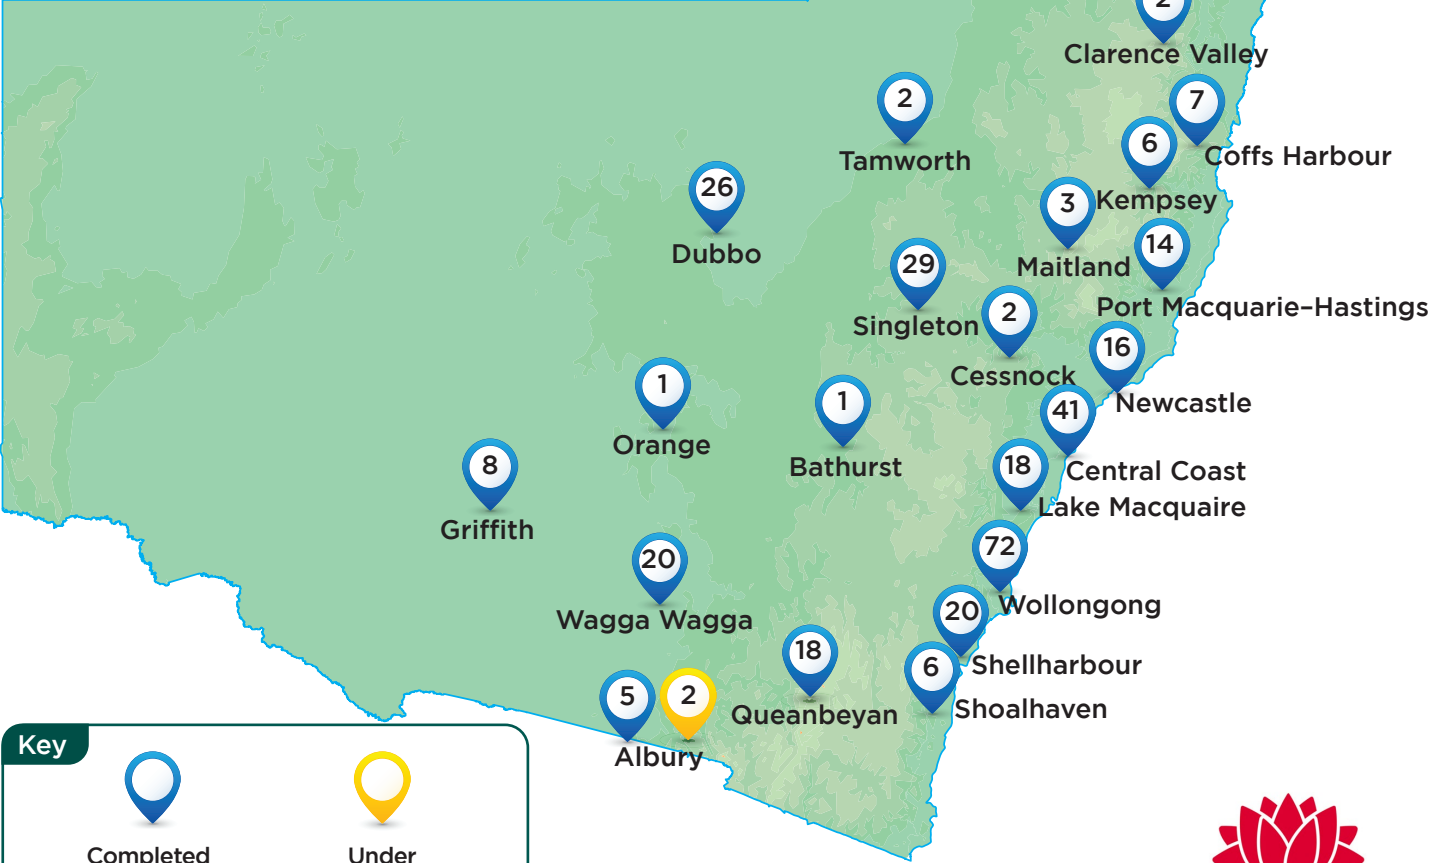

# New social housing Funded by Millers Point as at August 2023

## Sydney Metropolitan

## Regional NSW

**Key**

- Completed (1,896)
- Under construction (8)

**Total 1,904**

Note: New LGA boundaries as at May 2016.