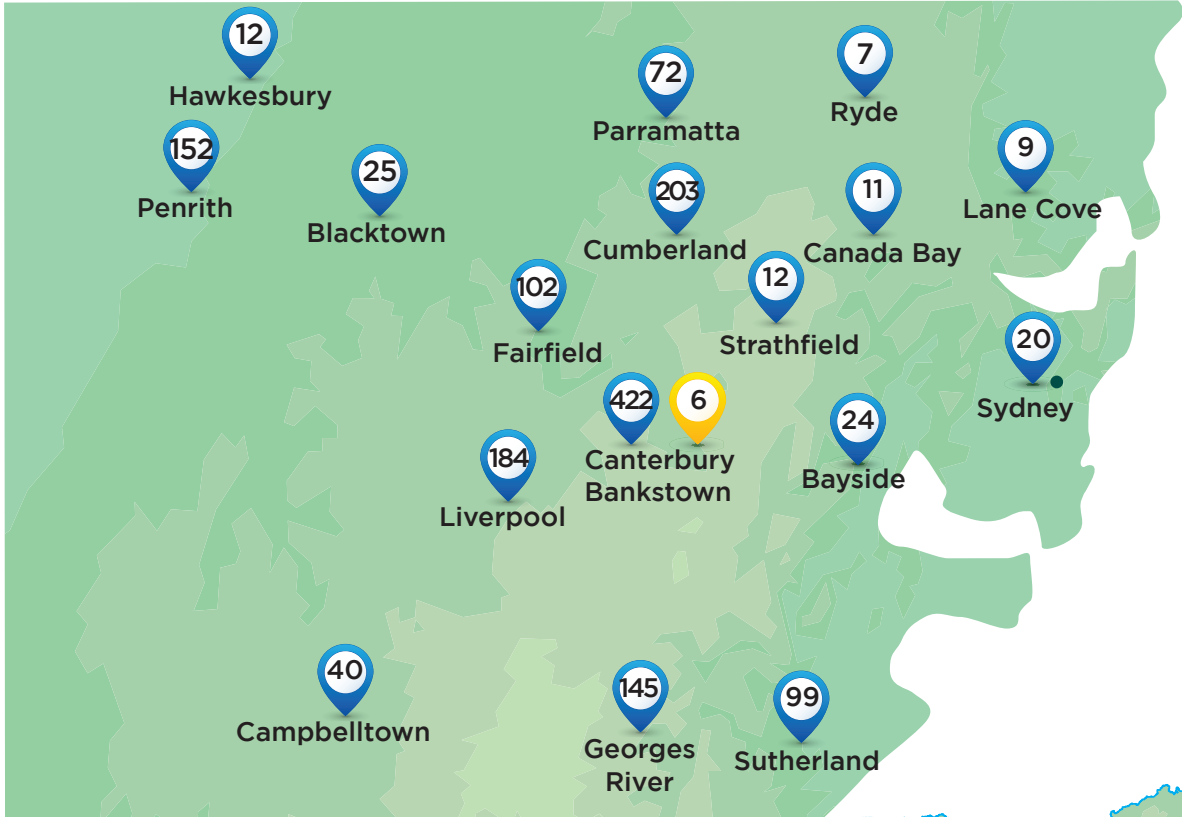

# New social housing Funded by Millers Point as at August 2023

## Sydney Metropolitan

## Regional NSW

**Key**

- Completed (1,896)
- Under construction (8)

**Total 1,904**

Note: New LGA boundaries as at May 2016.