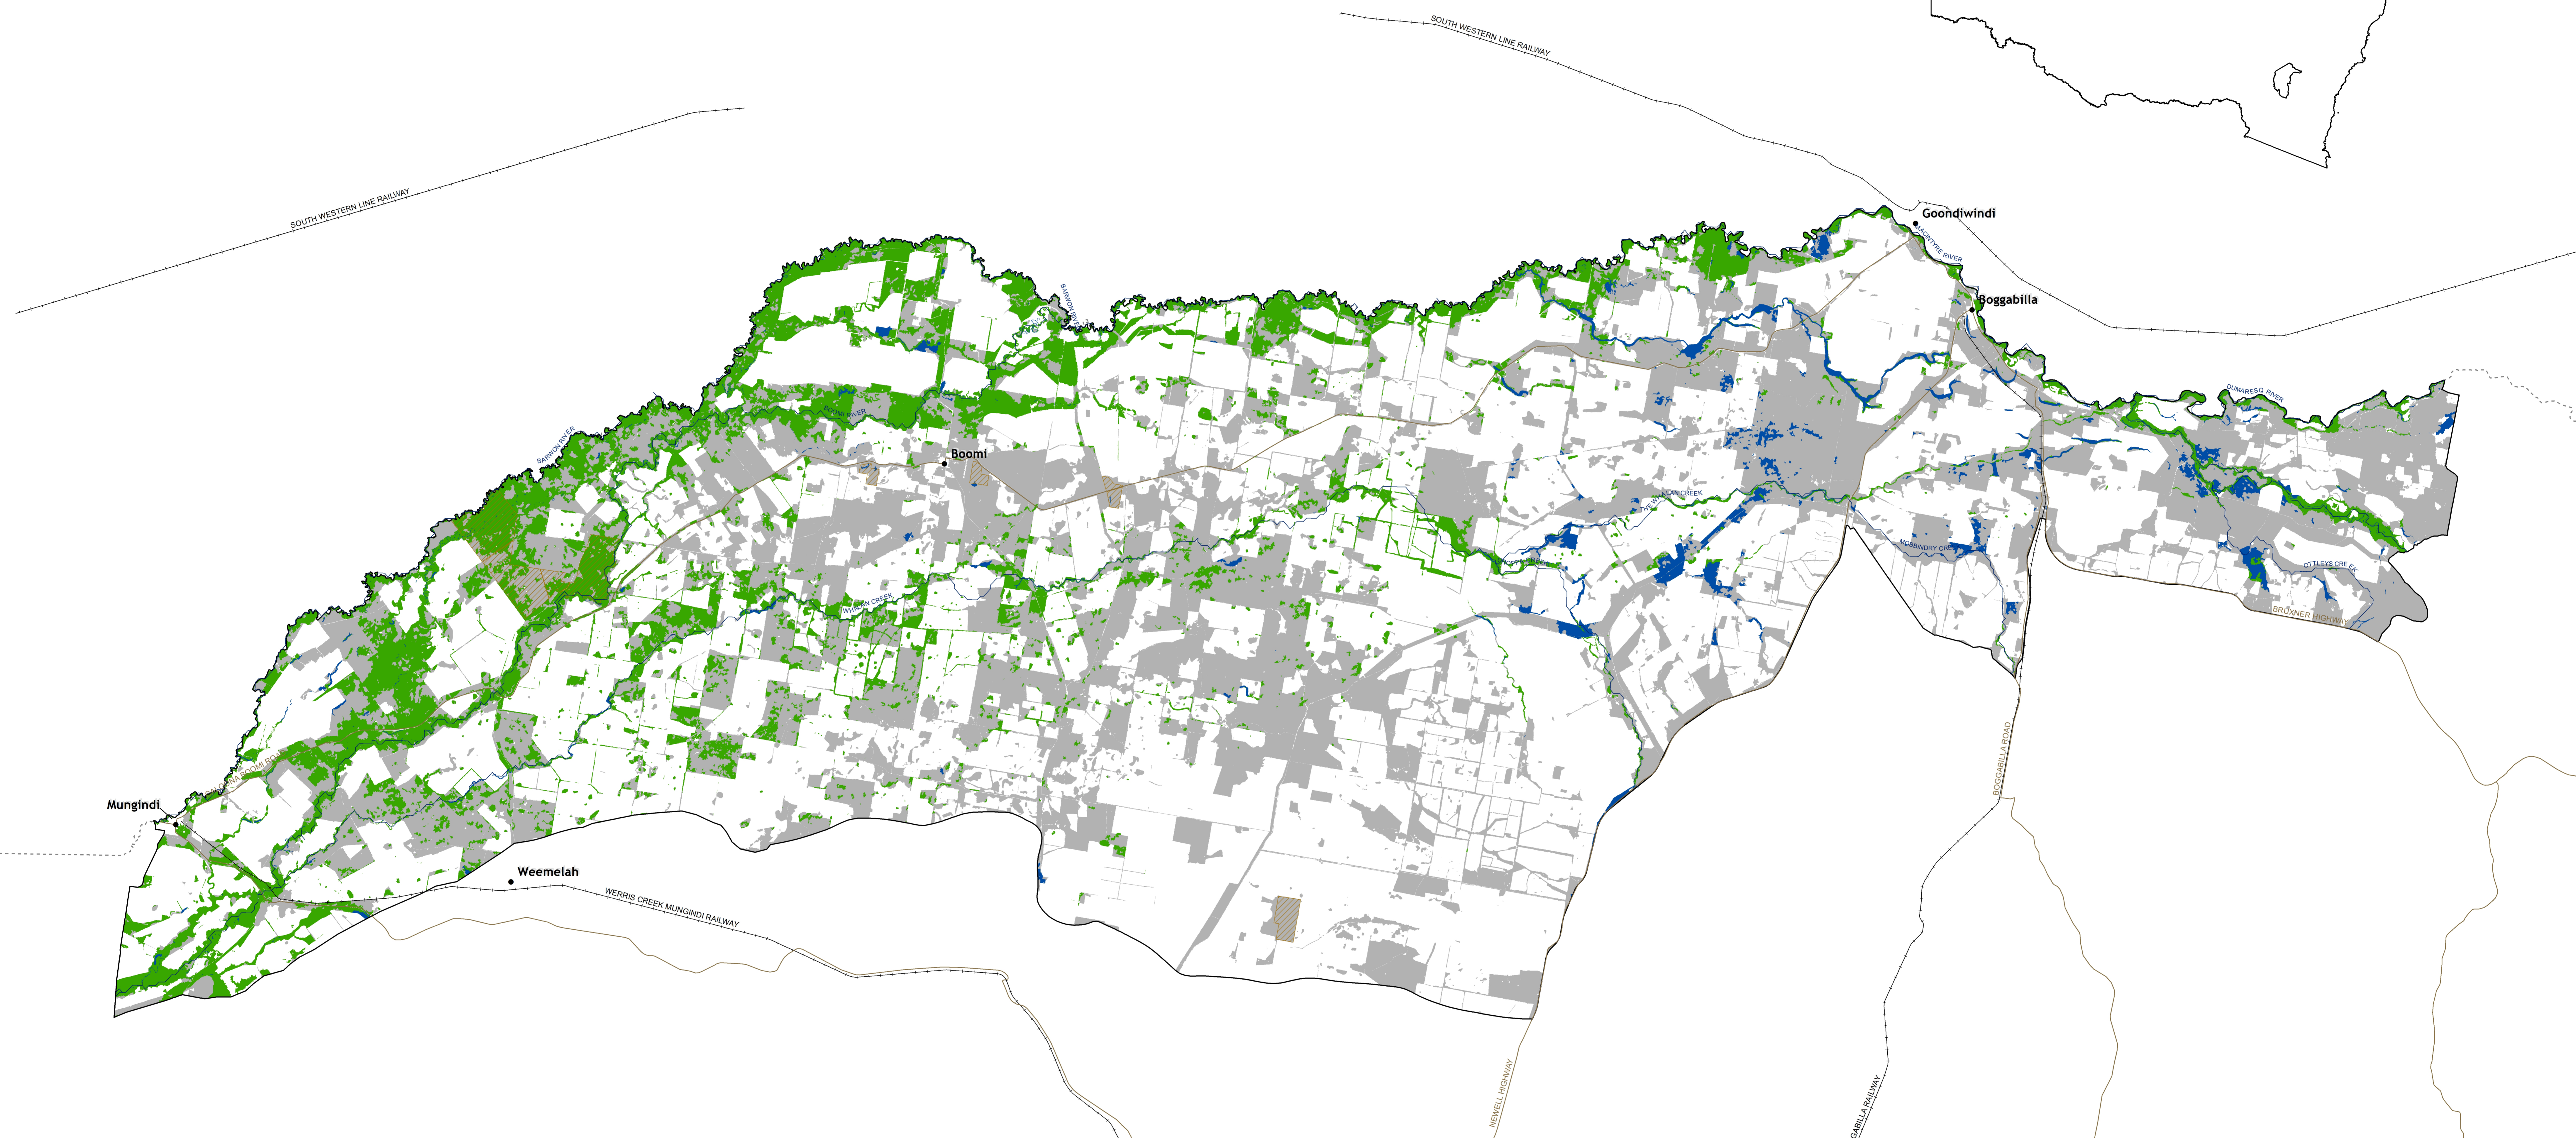

LOCALITY MAP

Legend

- Town/Locality
- River/Creek
- Road
- Railway
- ▨ NPWS Estate
- ▭ Border Rivers Valley Floodplain
- ▭ New South Wales/Queensland border

Ecological asset type and sub-type

- Wetlands: semi-permanent (non-woody), floodplain (flood-dependent shrubland)
- Other floodplain ecosystems: flood-dependent woodland, flood-dependent forest/woodland (wetlands)
- Other floodplain ecosystems: non flood-dependent vegetation

Ecological Assets Map (FMP030_Version 1)

FLOODPLAIN MANAGEMENT PLAN FOR THE BORDER RIVERS VALLEY FLOODPLAIN 2020